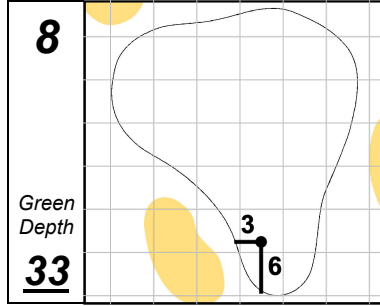

John Deere Classic

TPC Deere Run