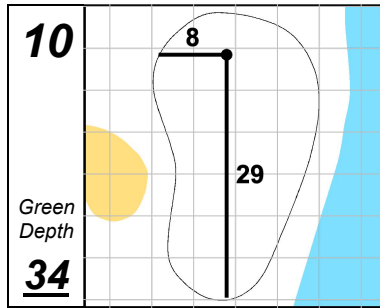

John Deere Classic

TPC Deere Run