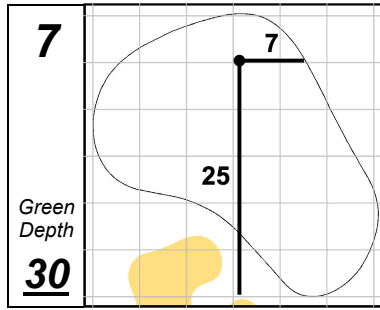

John Deere Classic

TPC Deere Run