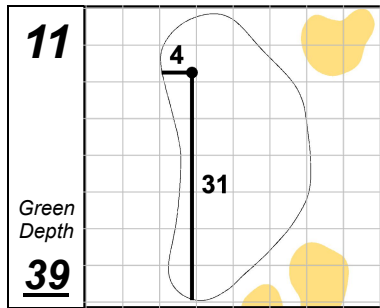

John Deere Classic

TPC Deere Run