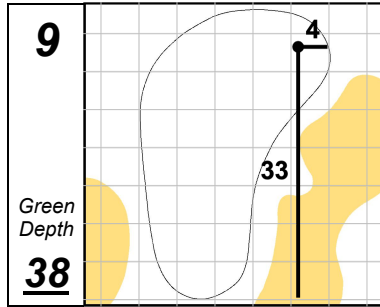

John Deere Classic

TPC Deere Run