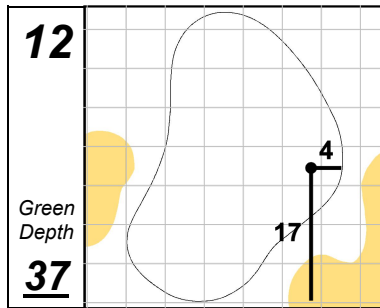

John Deere Classic

TPC Deere Run